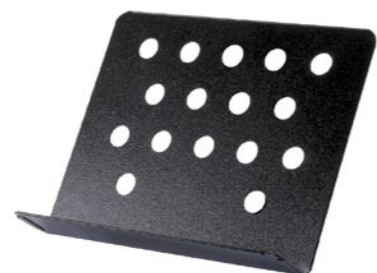

Art. L220

Leggio in metallo preforato per spartiti da adattare su supporto microfonico 5/8W.

Perforated metal sheet music stand designed to be fastened to a 5/8W mic stand.

Tech Info:

cm	23x28 cm
KG	1,7 Kg (1 pz)
MASTER PACK	2 pz
cbm	0,0085 cbm

Colours:

Nero / Black